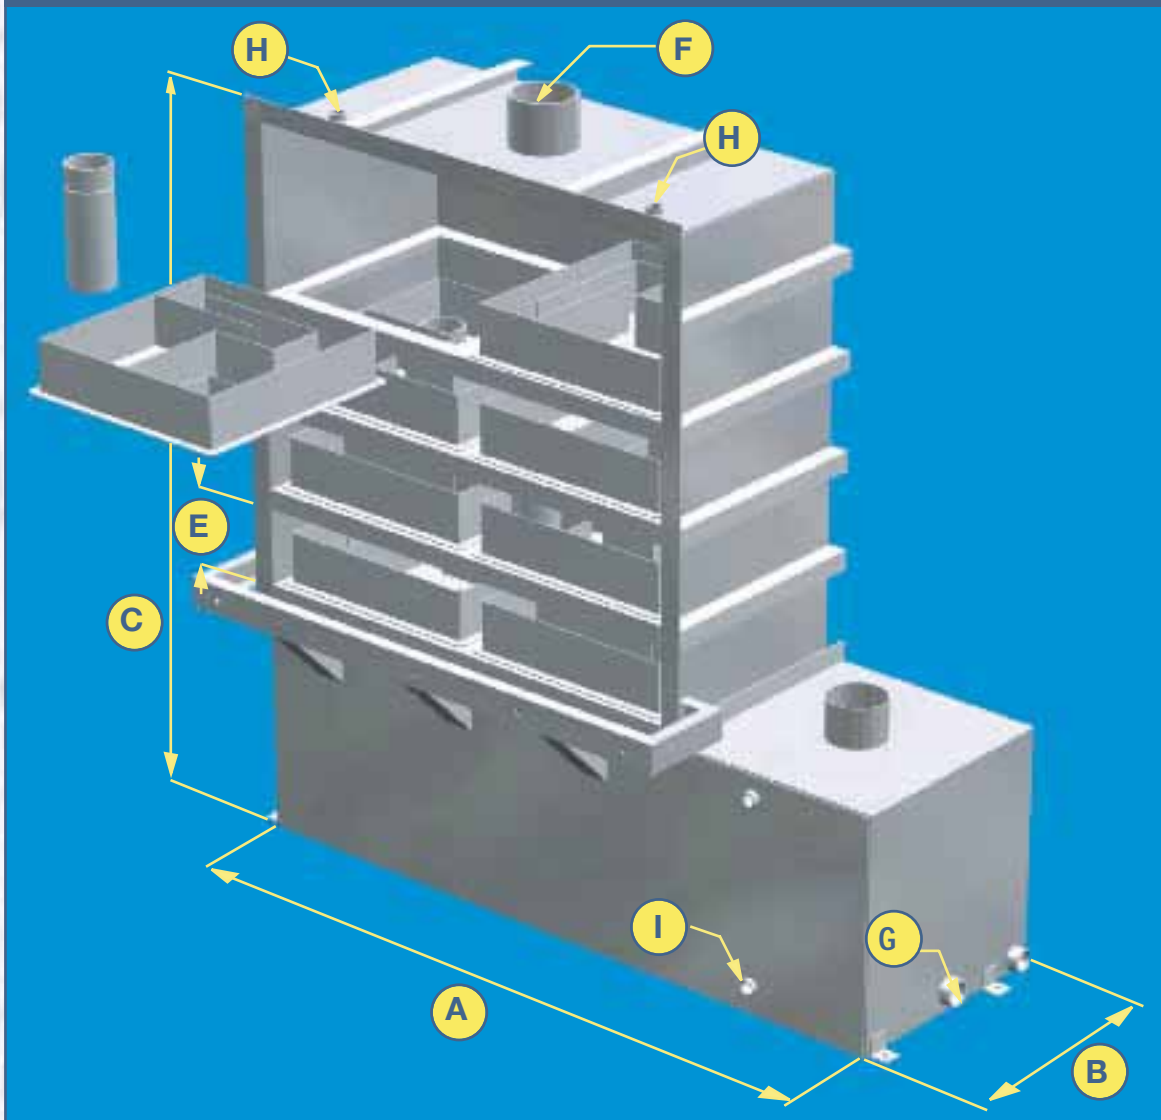

ESD TurboTray™ Low-Profile Air Strippers

ESD Waste²Water, Inc. manufactures a complete line of high performance, low maintenance, removable tray Low Profile Air Strippers with removal efficiencies up to 99.9%. The side access panel allows the trays to be easily removed by one individual without any additional equipment or assistance, saving time and money.

Standard Features:

- 5052 H32 marine grade aluminum construction
- High efficiency blower and TEFC motor
- High level switch
- Magnehelic pressure gauge
- Blower low pressure switch
- Level sight glass
- Mist eliminator
- Vacuum break
- NEMA IV control panel with high level and low pressure alarms

Options:

- Stainless steel construction
- Explosion proof blower motor
- Level controls and pump out
- Filter vessels
- Liquid Phase or Vapor Phase Carbon Vessels
- Custom control panel
- Skid mounted, open trailer, enclosed trailer, custom enclosure or custom building

ESD Model #	Number of Trays	Process Flow Range (GPM)	ⓐ ⓓ Water Influent/ Effluent Size	Air Flow Required (SCFM)	ⓑ Air Inlet Diameter	ⓔ Air Outlet Diameter	Dry Weight	Operating Weight	ⓐ ⓑ ⓐ Shell Dimension (LxWxH)
2-2-4	4	1-25	3"/3"	210	4"	6"	340	1,300	27x51x75
2-2-6	6	1-25	3"/3"	210	4"	6"	465	1,545	27x51x35
2-3-4	4	1-60	3"/3"	320	4"	6"	390	1,830	39x51x75
2-3-6	6	1-60	3"/3"	320	4"	6"	565	2,185	39x51x95
2-4-4	4	1-75	3"/3"	420	4"	6"	475	2,395	51x52x75
2-4-6	6	1-75	3"/3"	420	4"	6"	725	2,885	51x51x95
2-6-4	4	1-120	4"/4"	600	6"	8"	650	3,530	75x51x75
2-6-6	6	1-120	4"/4"	600	6"	8"	925	4,165	75x51x35
•2-8-4	4	10-150	4"/4"	850	6"	8"	850	3,970	51x81x75
•2-8-6	6	10-150	4"/4"	850	6"	8"	1,225	4,825	51x81x95
•2-12-4	4	10-250	4"/6"	1300	8"	10"	1,275	5,915	75x81x75
•2-12-6	6	10-250	4"/6"	1300	8"	10"	1,750	7,110	75x81x95